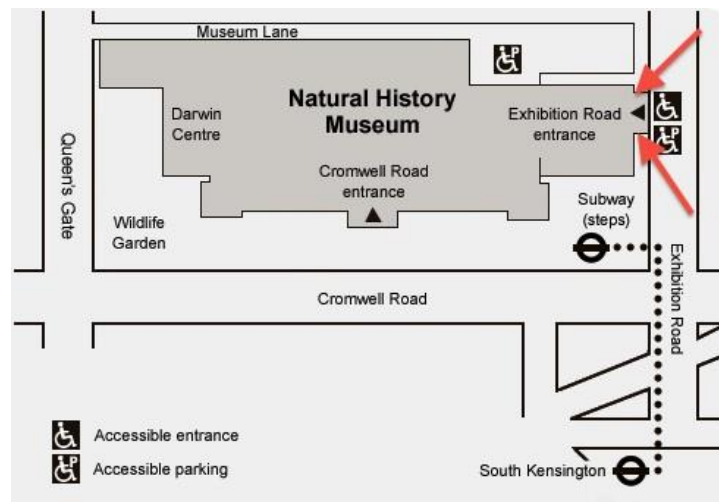

**4<sup>th</sup> Premium Conference**  
**Post Spill Monitoring & Impact Assessment Conference:**  
**Looking Back and Moving Forward.**

**21<sup>st</sup> June 2018, Natural History Museum, London**

Natural History Museum Address: Cromwell Rd, Kensington, London SW7 5BD.

Closest Tube Station: South Kensington on District, Piccadilly and Circle lines. The station is ~5min walk.

To reach the Flett Theatre, all **participants should use the museum's entrance located at the Exhibition Road (NOT the main entrance at Cromwell Road)**; see the diagram below for more information.

[Link to Natural History Museum's directions page](#)

A selection of hotels, but plenty available locally

[Premier Inn London Kensington \(Earl's Court\)](#) SW5 0TJ

[Premier Inn London Kensington \(Olympia\)](#) SW5 9QJ